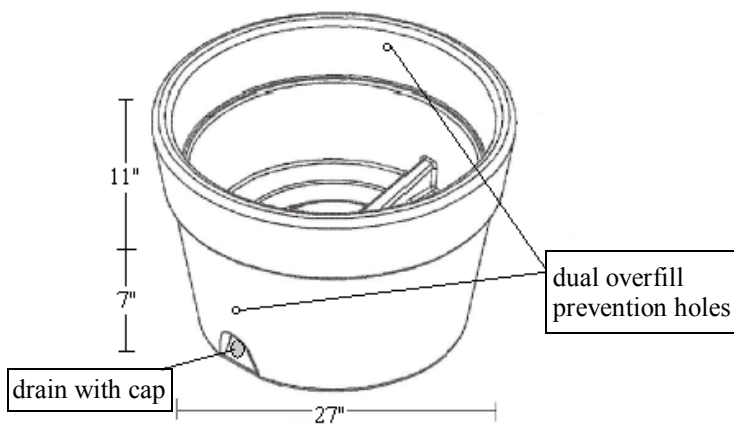

DAWN

Enterprises

Specification Sheet

PP27RSW: 27" Round Aqueous Self-Watering Planter

Specifications:

- Dimensions: 27" top diameter x 18" height x 1.5" wall with a 19" base diameter, 11" planting depth and a 7" water reservoir depth
- Weight: 13 lbs
- Materials: Rotationally molded #4 recyclable HDPE with UV inhibitors
- Capacity: 12 gallon water reservoir, 16 gallon planting area
- Solid Color Options: Black, White, Red, Terra Cotta, Blue
- Stone Finish Options: Sand, Ice Granite, Charcoal, Emerald